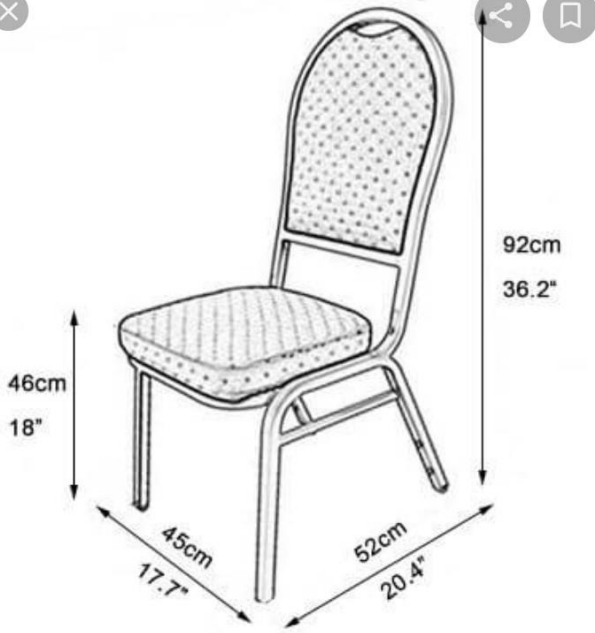

Chairs should only be stacked 6 chairs high.

7 Stacks of chairs in main room

4 rows of 2 stacks in storage room

Rental includes

- 10 – 8ft Rectangle tables – Measurements – 96x30
- 19 Square Card tables Measurements 33 1/2x 33 1/2
- 90 Banquet chairs
- Kitchen area with Refrigerator, warming oven and microwave.
- Pre-drilled holes along the wall can be used. The entire wall measures 15 feet 7 inches. There are 5 hooks, and there is about 4 feet between each hook.

Room Layout and Measurements